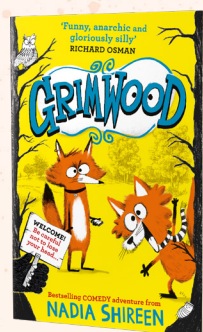

NADIA SHIREEN

GRIMWOOD

Can you find all the characters names?

V	E	E	Q	G	X	B	F	A	Q	N	D
J	H	N	N	I	D	H	X	W	J	P	M
W	J	V	P	R	I	N	C	E	S	S	W
A	P	W	S	M	R	L	B	A	O	G	Y
W	H	Q	N	K	G	W	G	K	G	F	N
Q	P	O	O	H	N	Z	I	C	X	A	D
N	A	Z	T	B	I	R	P	L	N	B	E
S	M	L	T	R	T	S	Q	C	L	E	T
B	E	K	U	M	J	E	Y	A	A	O	N
M	L	O	B	U	G	F	R	A	N	K	W
N	A	B	H	O	E	Y	B	U	F	R	X
E	L	S	V	S	N	Q	O	L	H	Q	M

Ted
Nancy
Ingrid

Princess
Buttons
Frank

Willow
Pamela

NADIA SHIREEN

GRIMWOOD

Uh oh, Ted is lost in Grimwood!
Can you help him find his way out?

Artwork © Nadia Shireen, 2022

New
Grimwood
Character

NADIA SHIREEN

GRIMWOOD

Grimwood is a weird and wonderful forest filled with some crazy animal characters. Draw a new animal that could live in Grimwood. It can be anything you want, but remember, they must be a little bit weird!